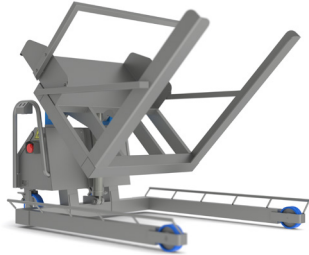

BACKsaver[®]
work hard lift smart

ABOUT BACKSAVER

WORK HARD LIFT SMART

Backsaver has been specialised in the production of top quality stainless steel lifting and tipping machines for the food industry since 1990. Machines which are simple to use and which result in an optimal production line and healthy employees.

stainless lifters & tippers for foodindustry

OUR PRODUCTS

ALL OUR MACHINES ARE CUSTOM MADE

**STANDARD TIPPER
TYPE STD**

**STANDARD WIDE
TIPPER TYPE BR**

**LIFT & TILT TIPPER
TYPE LT**

**HEAVY DUTY TIPPER
TYPE CD**

**TROLLEY TIPPER
NT**

**TROLLEY LIFT & TILT
TIPPER TYPE NTLT**

**TROLLEY STACKER
TYPE SNT**

**BARREL TIPPER
TYPE BRL**

**DOUGH BOWL TIPPER
TYPE DB**

**PALLET LIFT
TYPE PL**

**PALLET LIFT
TYPE PLBR**

Find all our
products and
specifications
on our new
website: