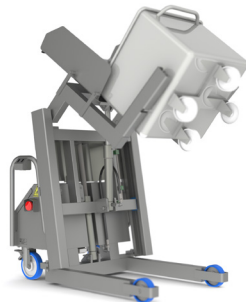

BACKsaver[®]
work hard lift smart

ABOUT BACKSAVER

WORK HARD LIFT SMART

Backsaver has been specialised in the production of top quality stainless steel lifting and tipping machines for the food industry since 1990. Machines which are simple to use and which result in an optimal production line and healthy employees.

The design and manufacture of the Backsaver lifters and tippers is completely done in-house. We have our own engineering, design and production department. Working with a close and involved team means the lines are short and everyone works in a purposeful and efficient manner.

stainless lifters & tippers for foodindustry

OUR PRODUCTS

ALL OUR MACHINES ARE CUSTOM MADE

**STANDARD TIPPER
TYPE STD**

**STANDARD WIDE
TIPPER TYPE BR**

**LIFT & TILT TIPPER
TYPE LT**

**HEAVY DUTY TIPPER
TYPE CD**

**TROLLEY TIPPER
NT**

**TROLLEY LIFT & TILT
TIPPER TYPE NTLT**

**TROLLEY STACKER
TYPE SNT**

**BARREL TIPPER
TYPE BRL**

**DOUGH BOWL TIPPER
TYPE DB**

**PALLET LIFT
TYPE PL**

**PALLET LIFT
TYPE PLBR**

Find all our
products and
specifications
on our new
website: