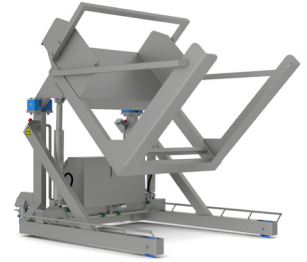

BACKsaver[®]
work hard lift smart

ABOUT BACKSAVER

WORK HARD LIFT SMART

Backsaver has been specialised in the production of top quality stainless steel lifting and tipping machines for the food industry since 1990. Machines which are simple to use and which result in an optimal production line and healthy employees.

stainless lifters & tippers for foodindustry

OUR PRODUCTS

ALL OUR MACHINES ARE CUSTOM MADE

**STANDARD TIPPER
TYPE STD**

**STANDARD WIDE
TIPPER TYPE BR**

**LIFT & TILT TIPPER
TYPE LT**

**HEAVY DUTY TIPPER
TYPE CD**

**TROLLEY TIPPER
NT**

**TROLLEY LIFT & TILT
TIPPER TYPE NTLT**

**TROLLEY STACKER
TYPE SNT**

**BARREL TIPPER
TYPE BRL**

**DOUGH BOWL TIPPER
TYPE DB**

**PALLET LIFT
TYPE PL**

**PALLET LIFT
TYPE PLBR**

Find all our
products and
specifications
on our new
website: