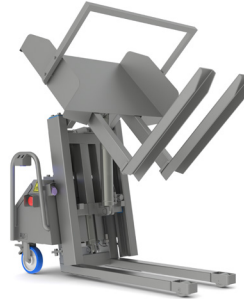

BACKsaver[®]
work hard lift smart

ABOUT BACKSAVER

WORK HARD LIFT SMART

Backsaver has been specialised in the production of top quality stainless steel lifting and tipping machines for the food industry since 1990. Machines which are simple to use and which result in an optimal production line and healthy employees.

stainless lifters & tippers for foodindustry

OUR PRODUCTS

ALL OUR MACHINES ARE CUSTOM MADE

**STANDARD TIPPER
TYPE STD**

**STANDARD WIDE
TIPPER TYPE BR**

**LIFT & TILT TIPPER
TYPE LT**

**HEAVY DUTY TIPPER
TYPE CD**

**TROLLEY TIPPER
NT**

**TROLLEY LIFT & TILT
TIPPER TYPE NTLT**

**TROLLEY STACKER
TYPE SNT**

**BARREL TIPPER
TYPE BRL**

**DOUGH BOWL TIPPER
TYPE DB**

**PALLET LIFT
TYPE PL**

**PALLET LIFT
TYPE PLBR**

Find all our
products and
specifications
on our new
website: