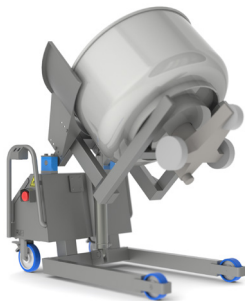

BACKsaver[®]
work hard lift smart

ABOUT BACKSAVER

WORK HARD LIFT SMART

Backsaver has been specialised in the production of top quality stainless steel lifting and tipping machines for the food industry since 1990. Machines which are simple to use and which result in an optimal production line and healthy employees.

**TROLLEY TIPPER
NT**

**TROLLEY LIFT & TILT
TIPPER TYPE NTLT**

**TROLLEY STACKER
TYPE SNT**

**BARREL TIPPER
TYPE BRL**

**DOUGH BOWL TIPPER
TYPE DB**

**PALLET LIFT
TYPE PL**

**PALLET LIFT
TYPE PLBR**

Find all our
products and
specifications
on our new
website: